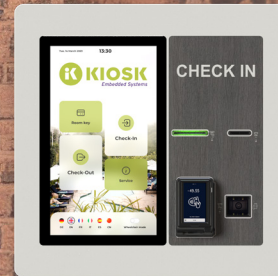

Wallmount

23.8" Wallmount Kiosk

Standard Components:

- 23.8" Touch Display with 800 nits brightness
- Computer with Windows 11 IoT Enterprise
- Heating and passive cooling system
- QR code and Barcode reader
- Thermal printer 80mm
- Card dispenser

Windows

NFC/RFID Reader

2D Scanner

EMV Supportive

Optional Features:

- RFID encoder
- NFC reader
- Customized stickers
- Customized painting
- Wireless connectivity (Wifi - 4G/LTE)
- 5 MP Camera
- Payment system